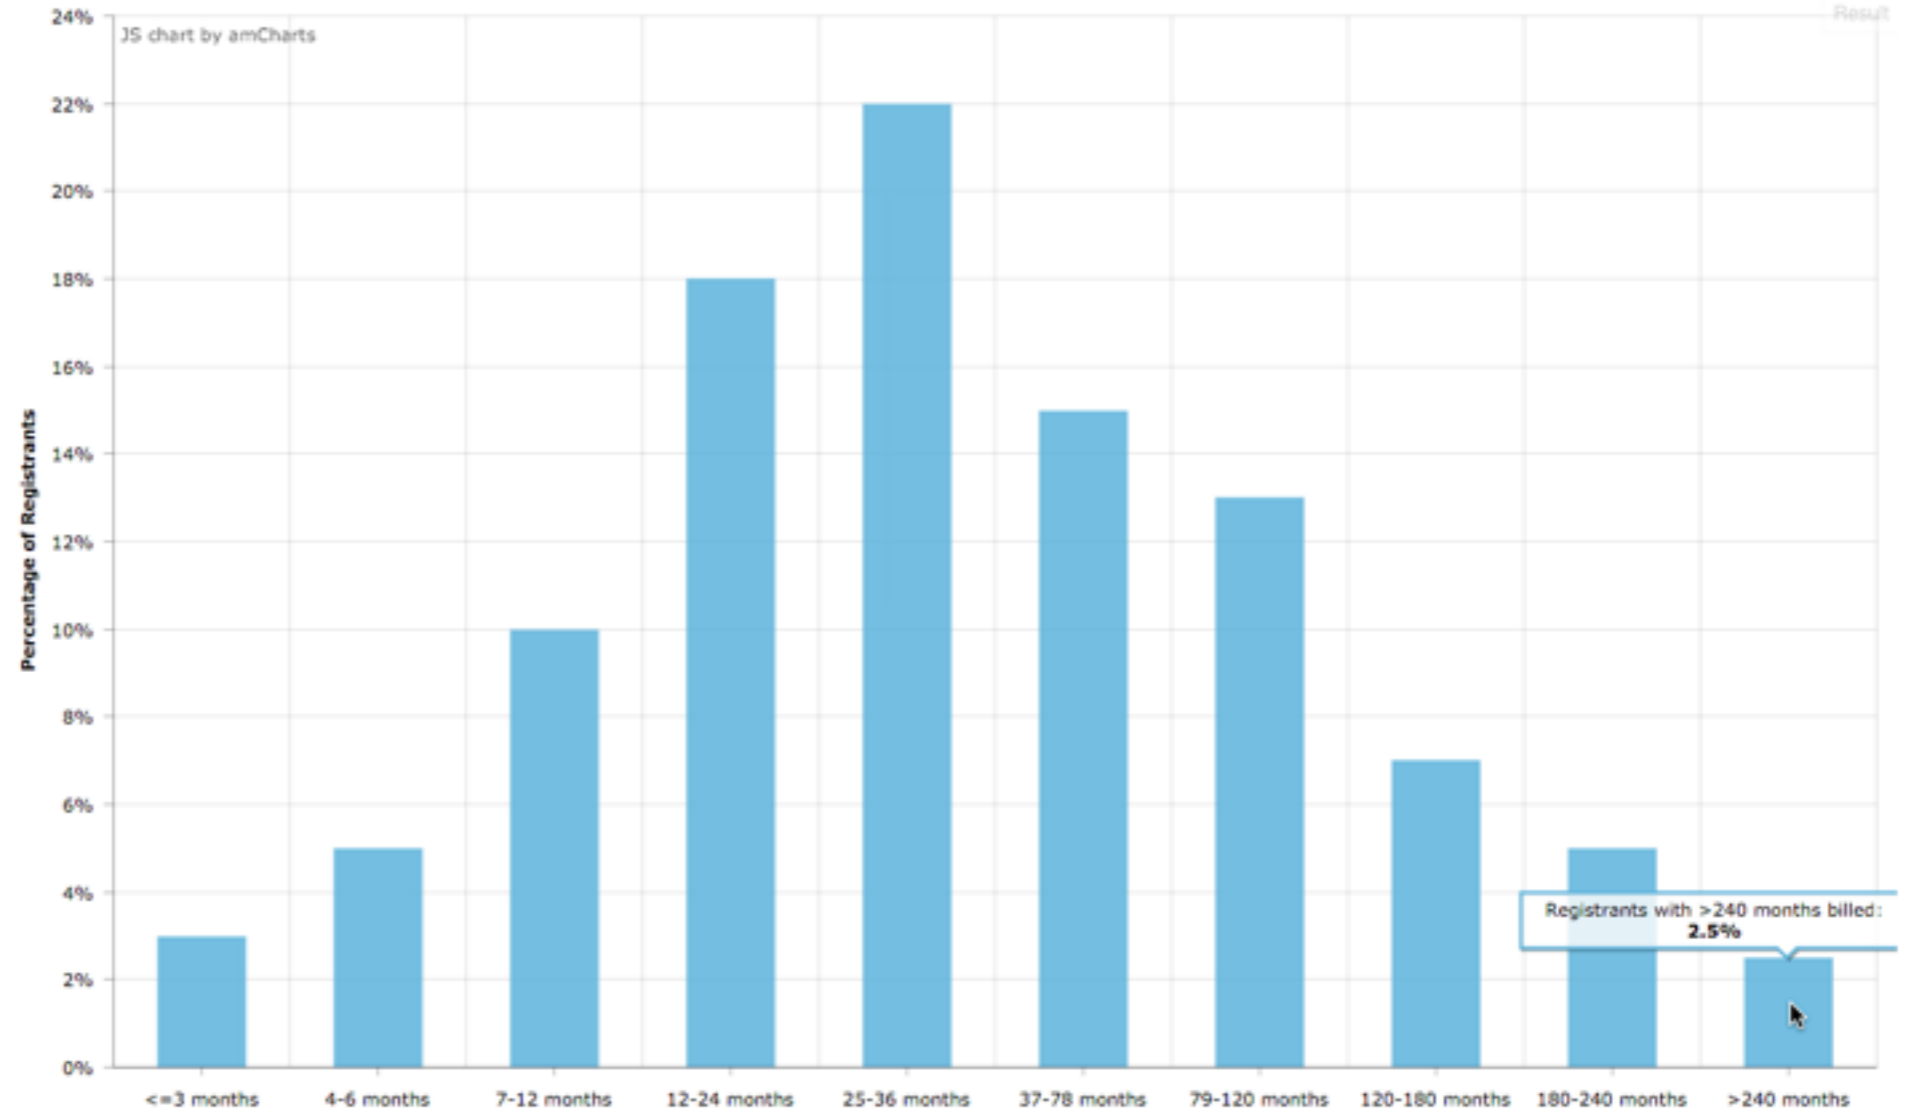

- Domain Value
- Registrant Value
- Projected Value
- Term

Shad X. Schwartz	622
Sandra K. Hansen	513
Zeus J. Mcmillan	376
Ashely Z. Carney	298