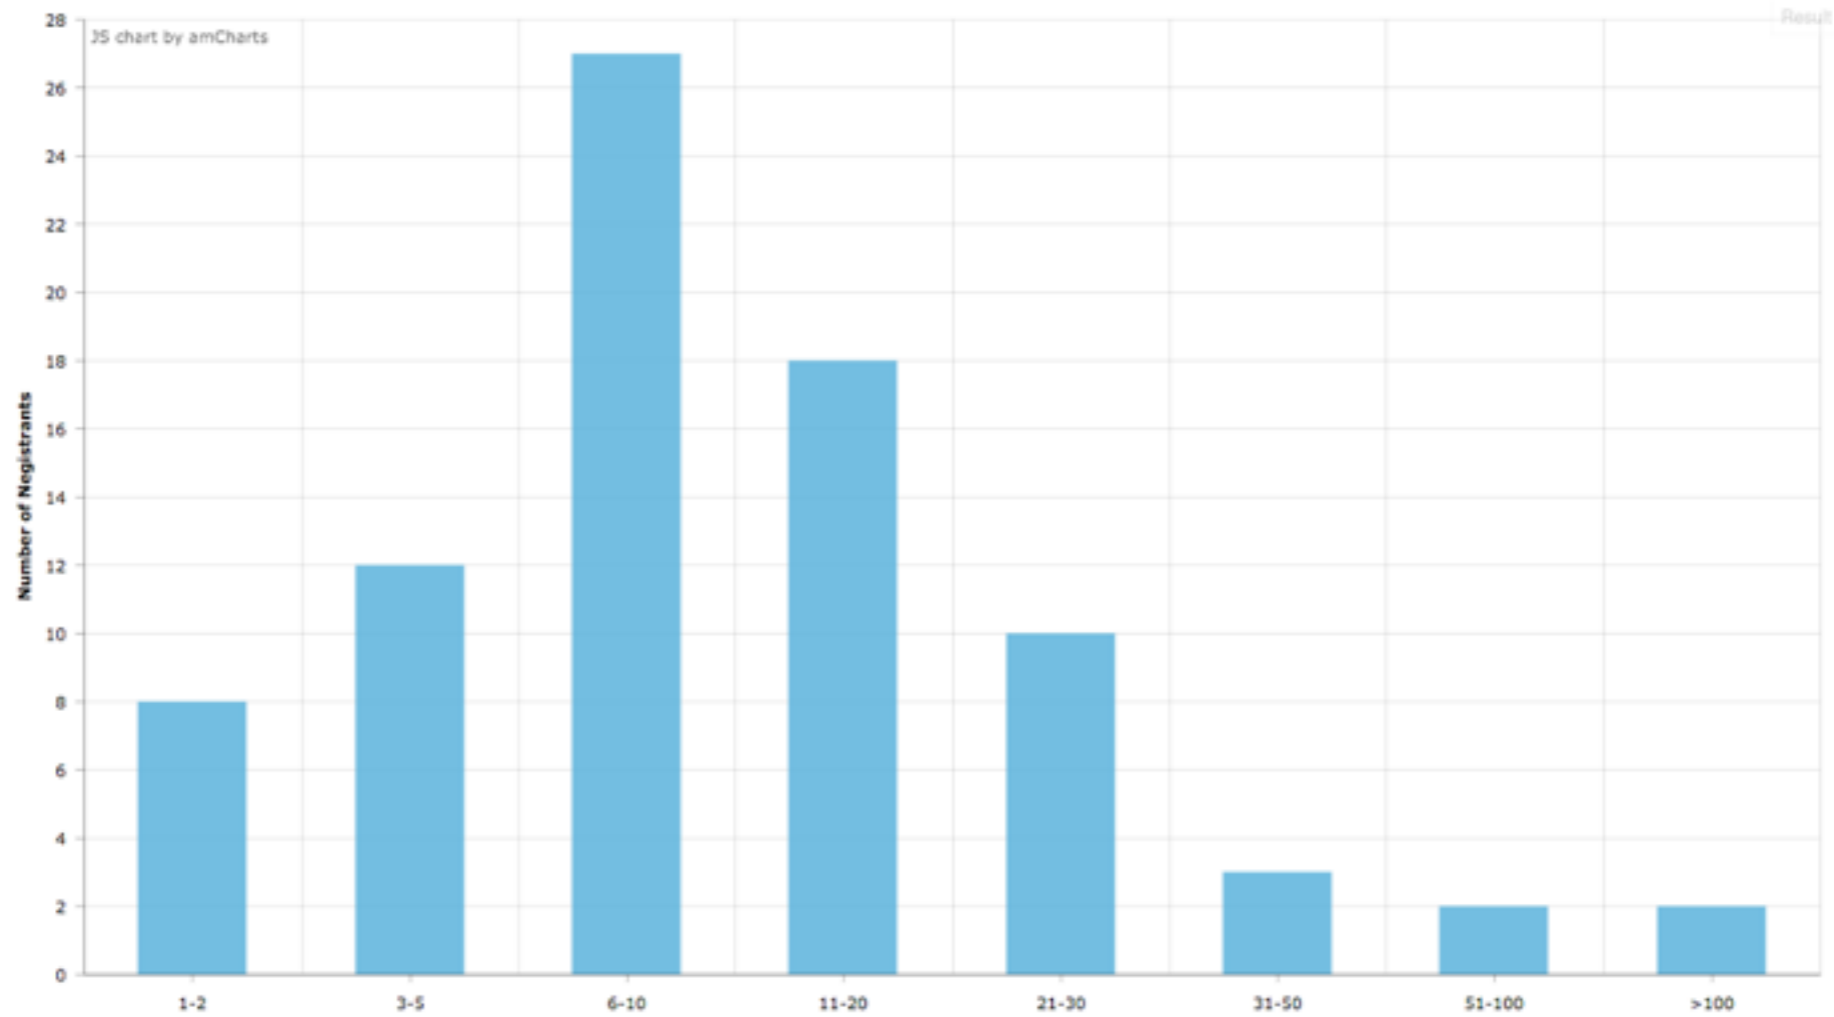

Last updated a month ago

[Contact Us](#)