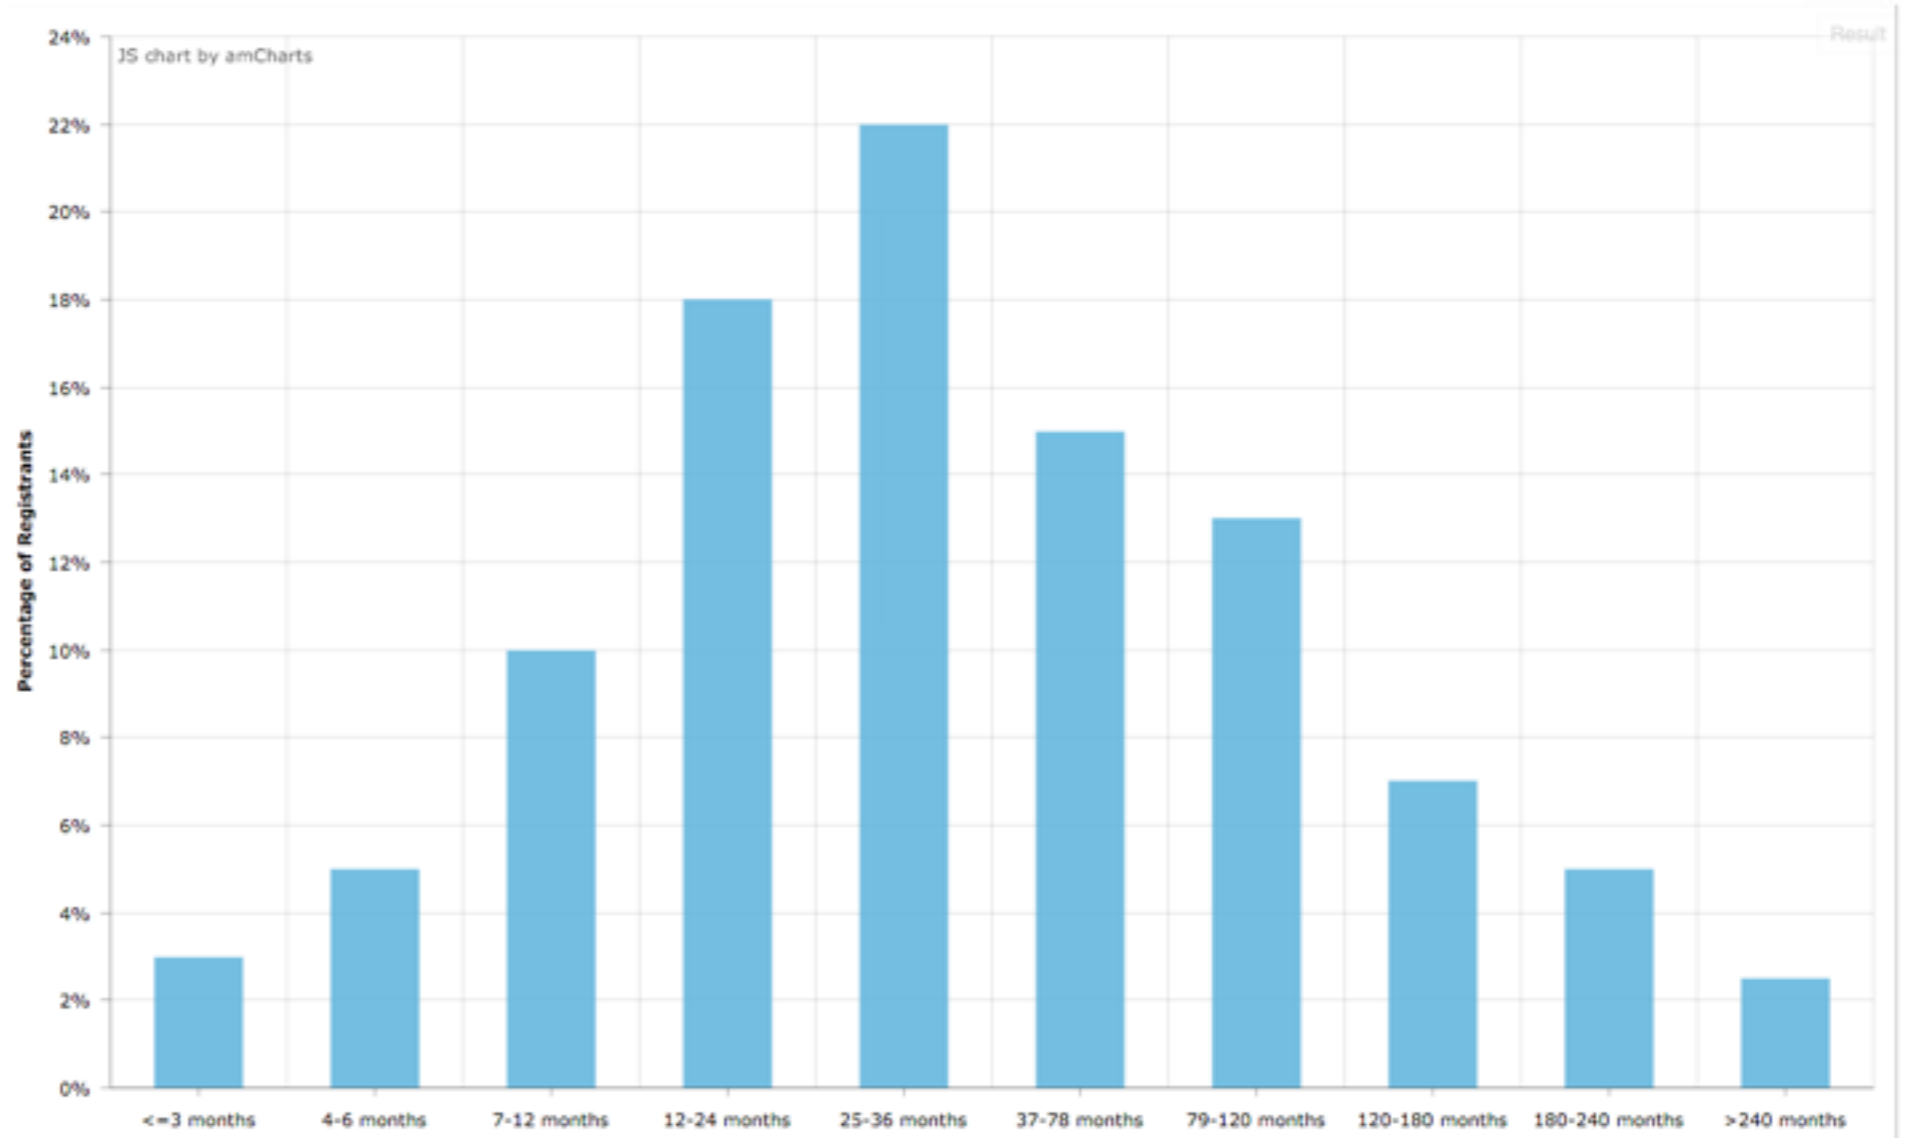

- Domain Value
- Registrant Value
- Projected Value
- Term

[Contact Us](#)