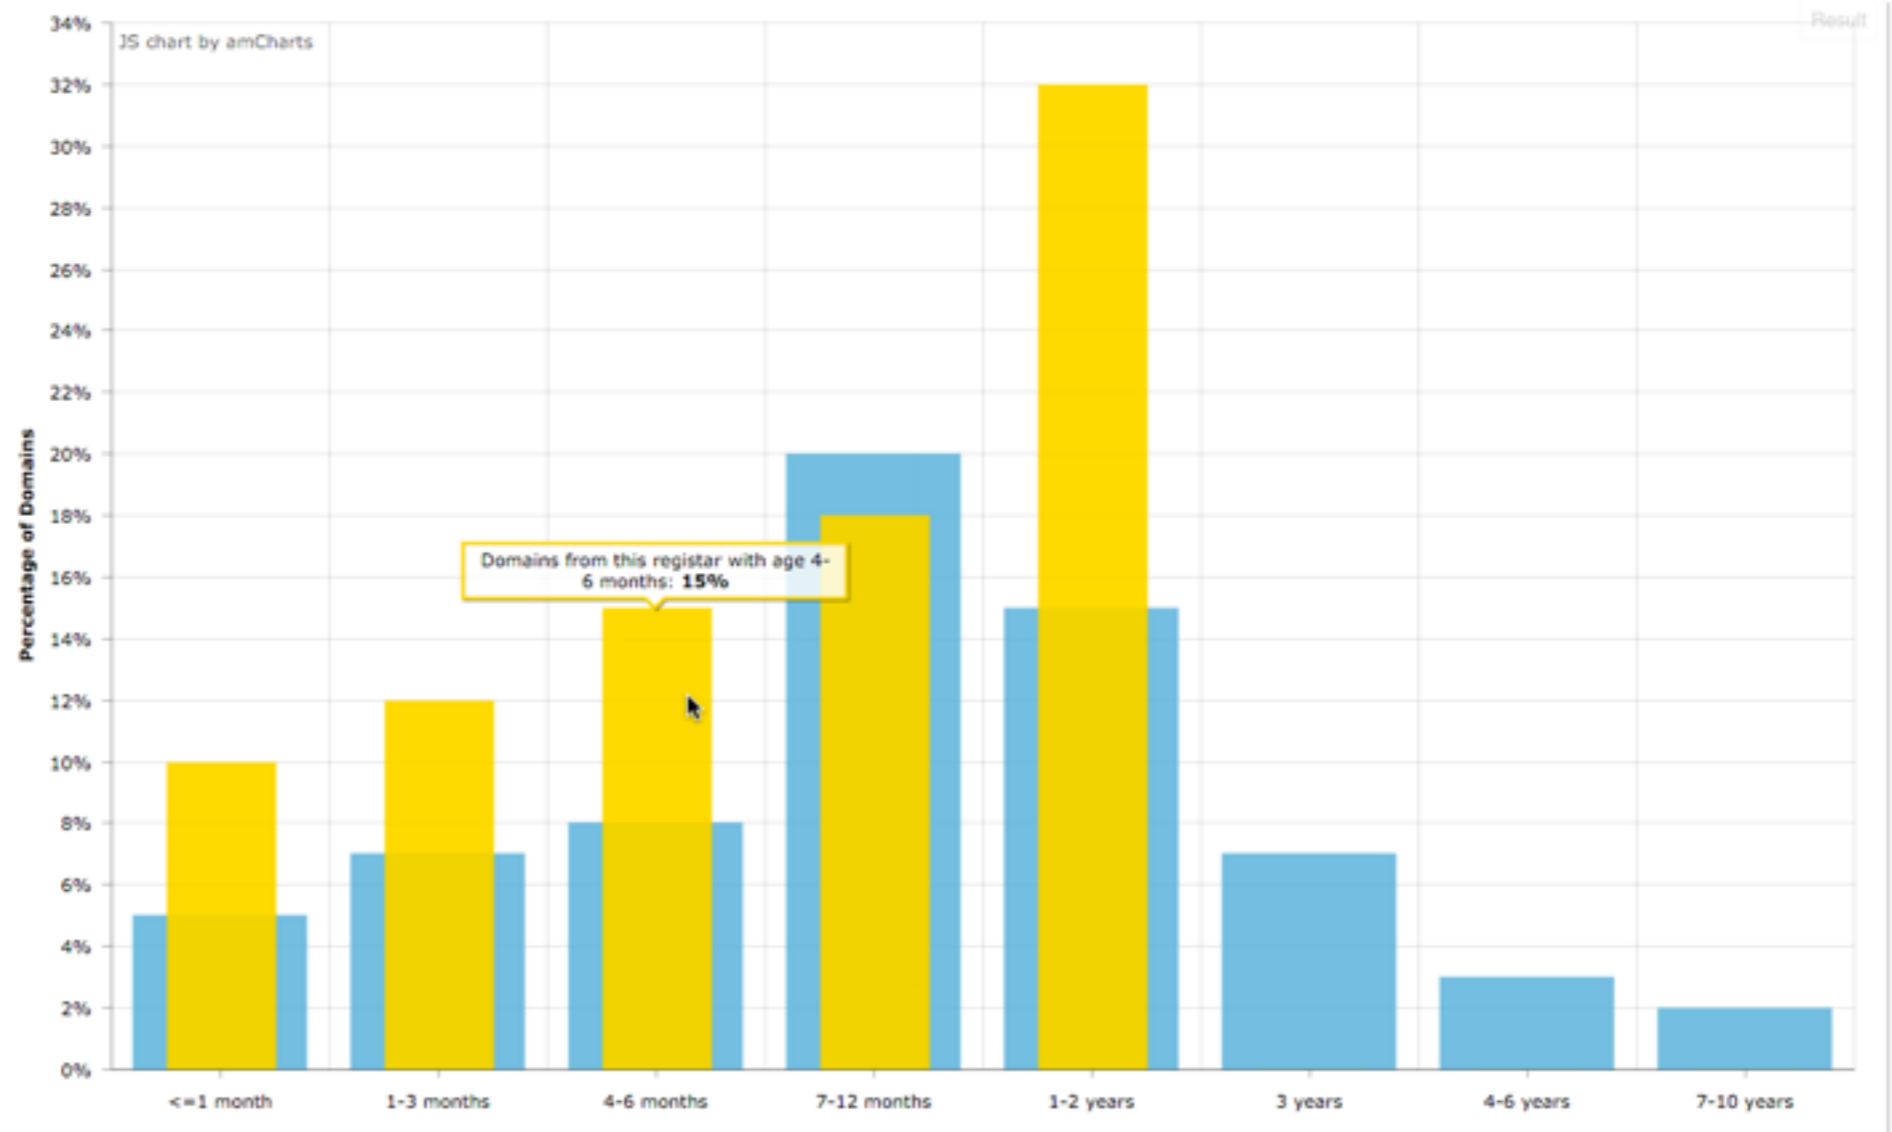

▶ Domain Value

Registrant Value

Projected Value

Term

[Contact Us](#)