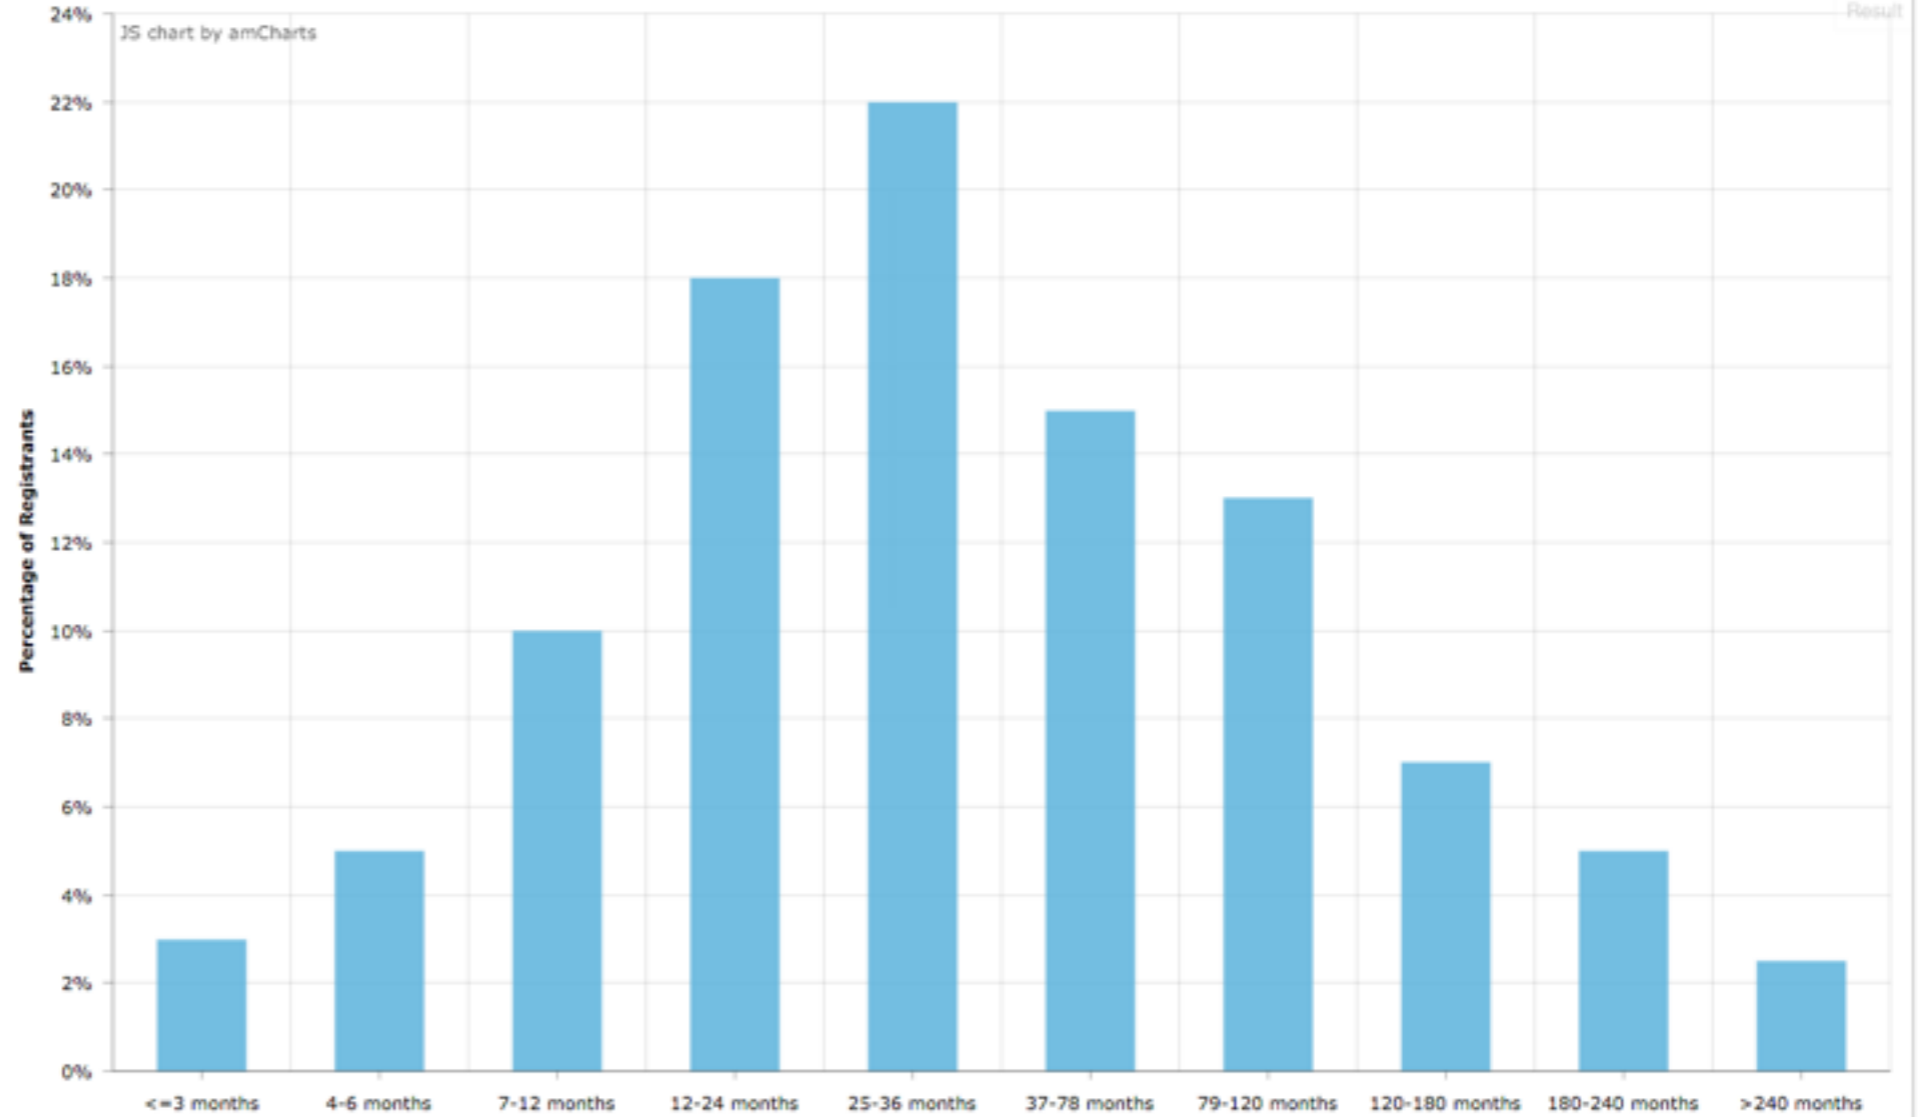

**VALUES** DROP LIST MARKETING CONFERENCES SECOND LEVEL

◀ Nov 2015 ▶

Last updated a month ago

Domain Value

Registrant Value

Projected Value

▶ Term

[Contact Us](#)