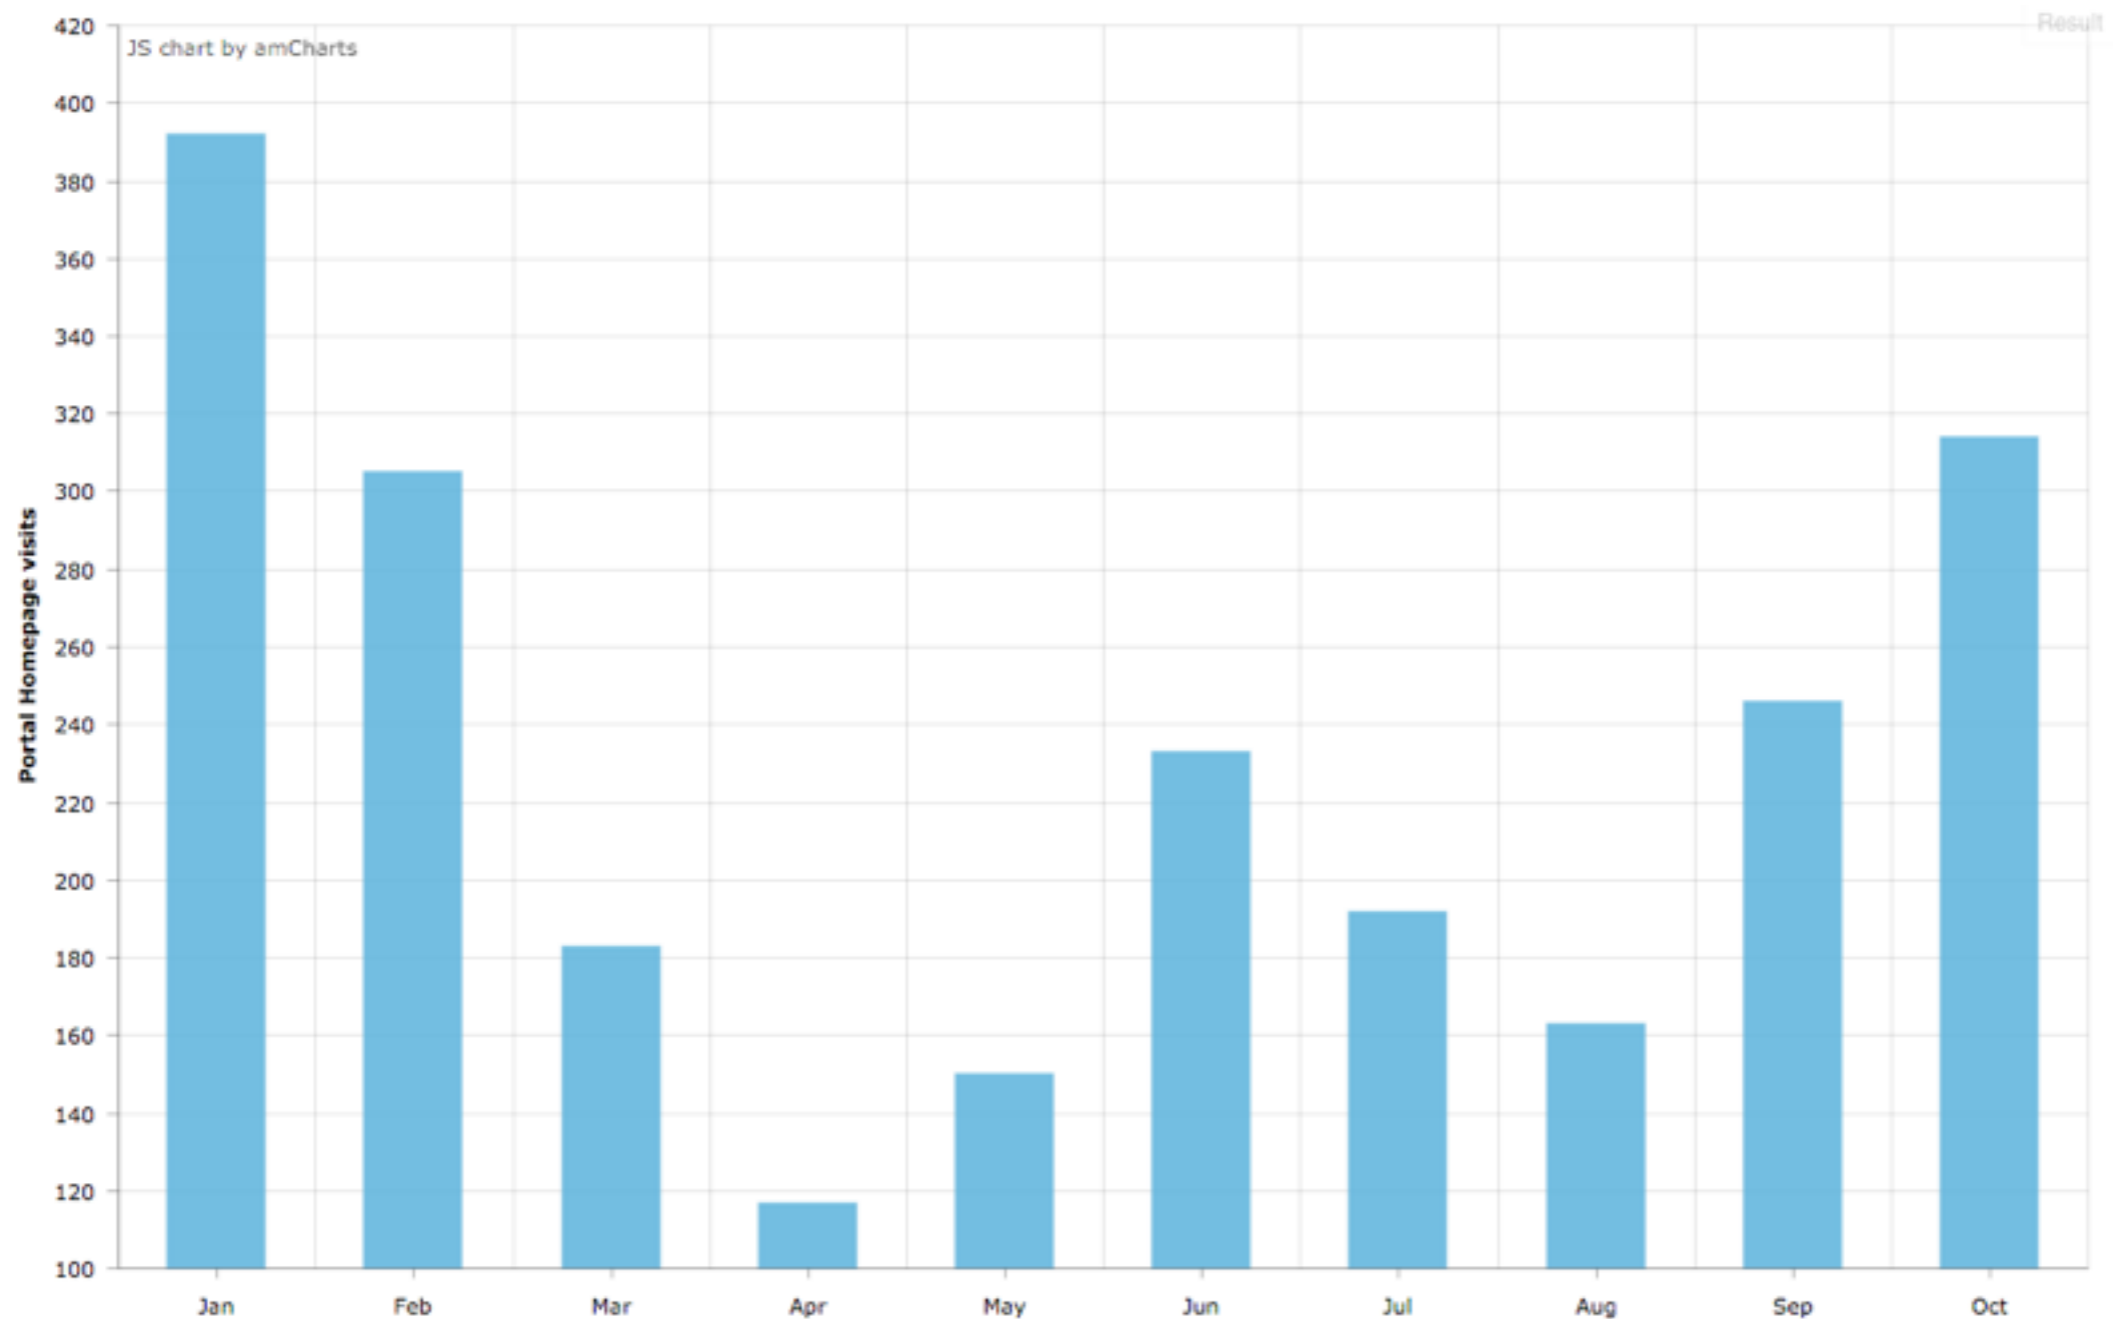

# Portal, 1st year

first login: 15 January