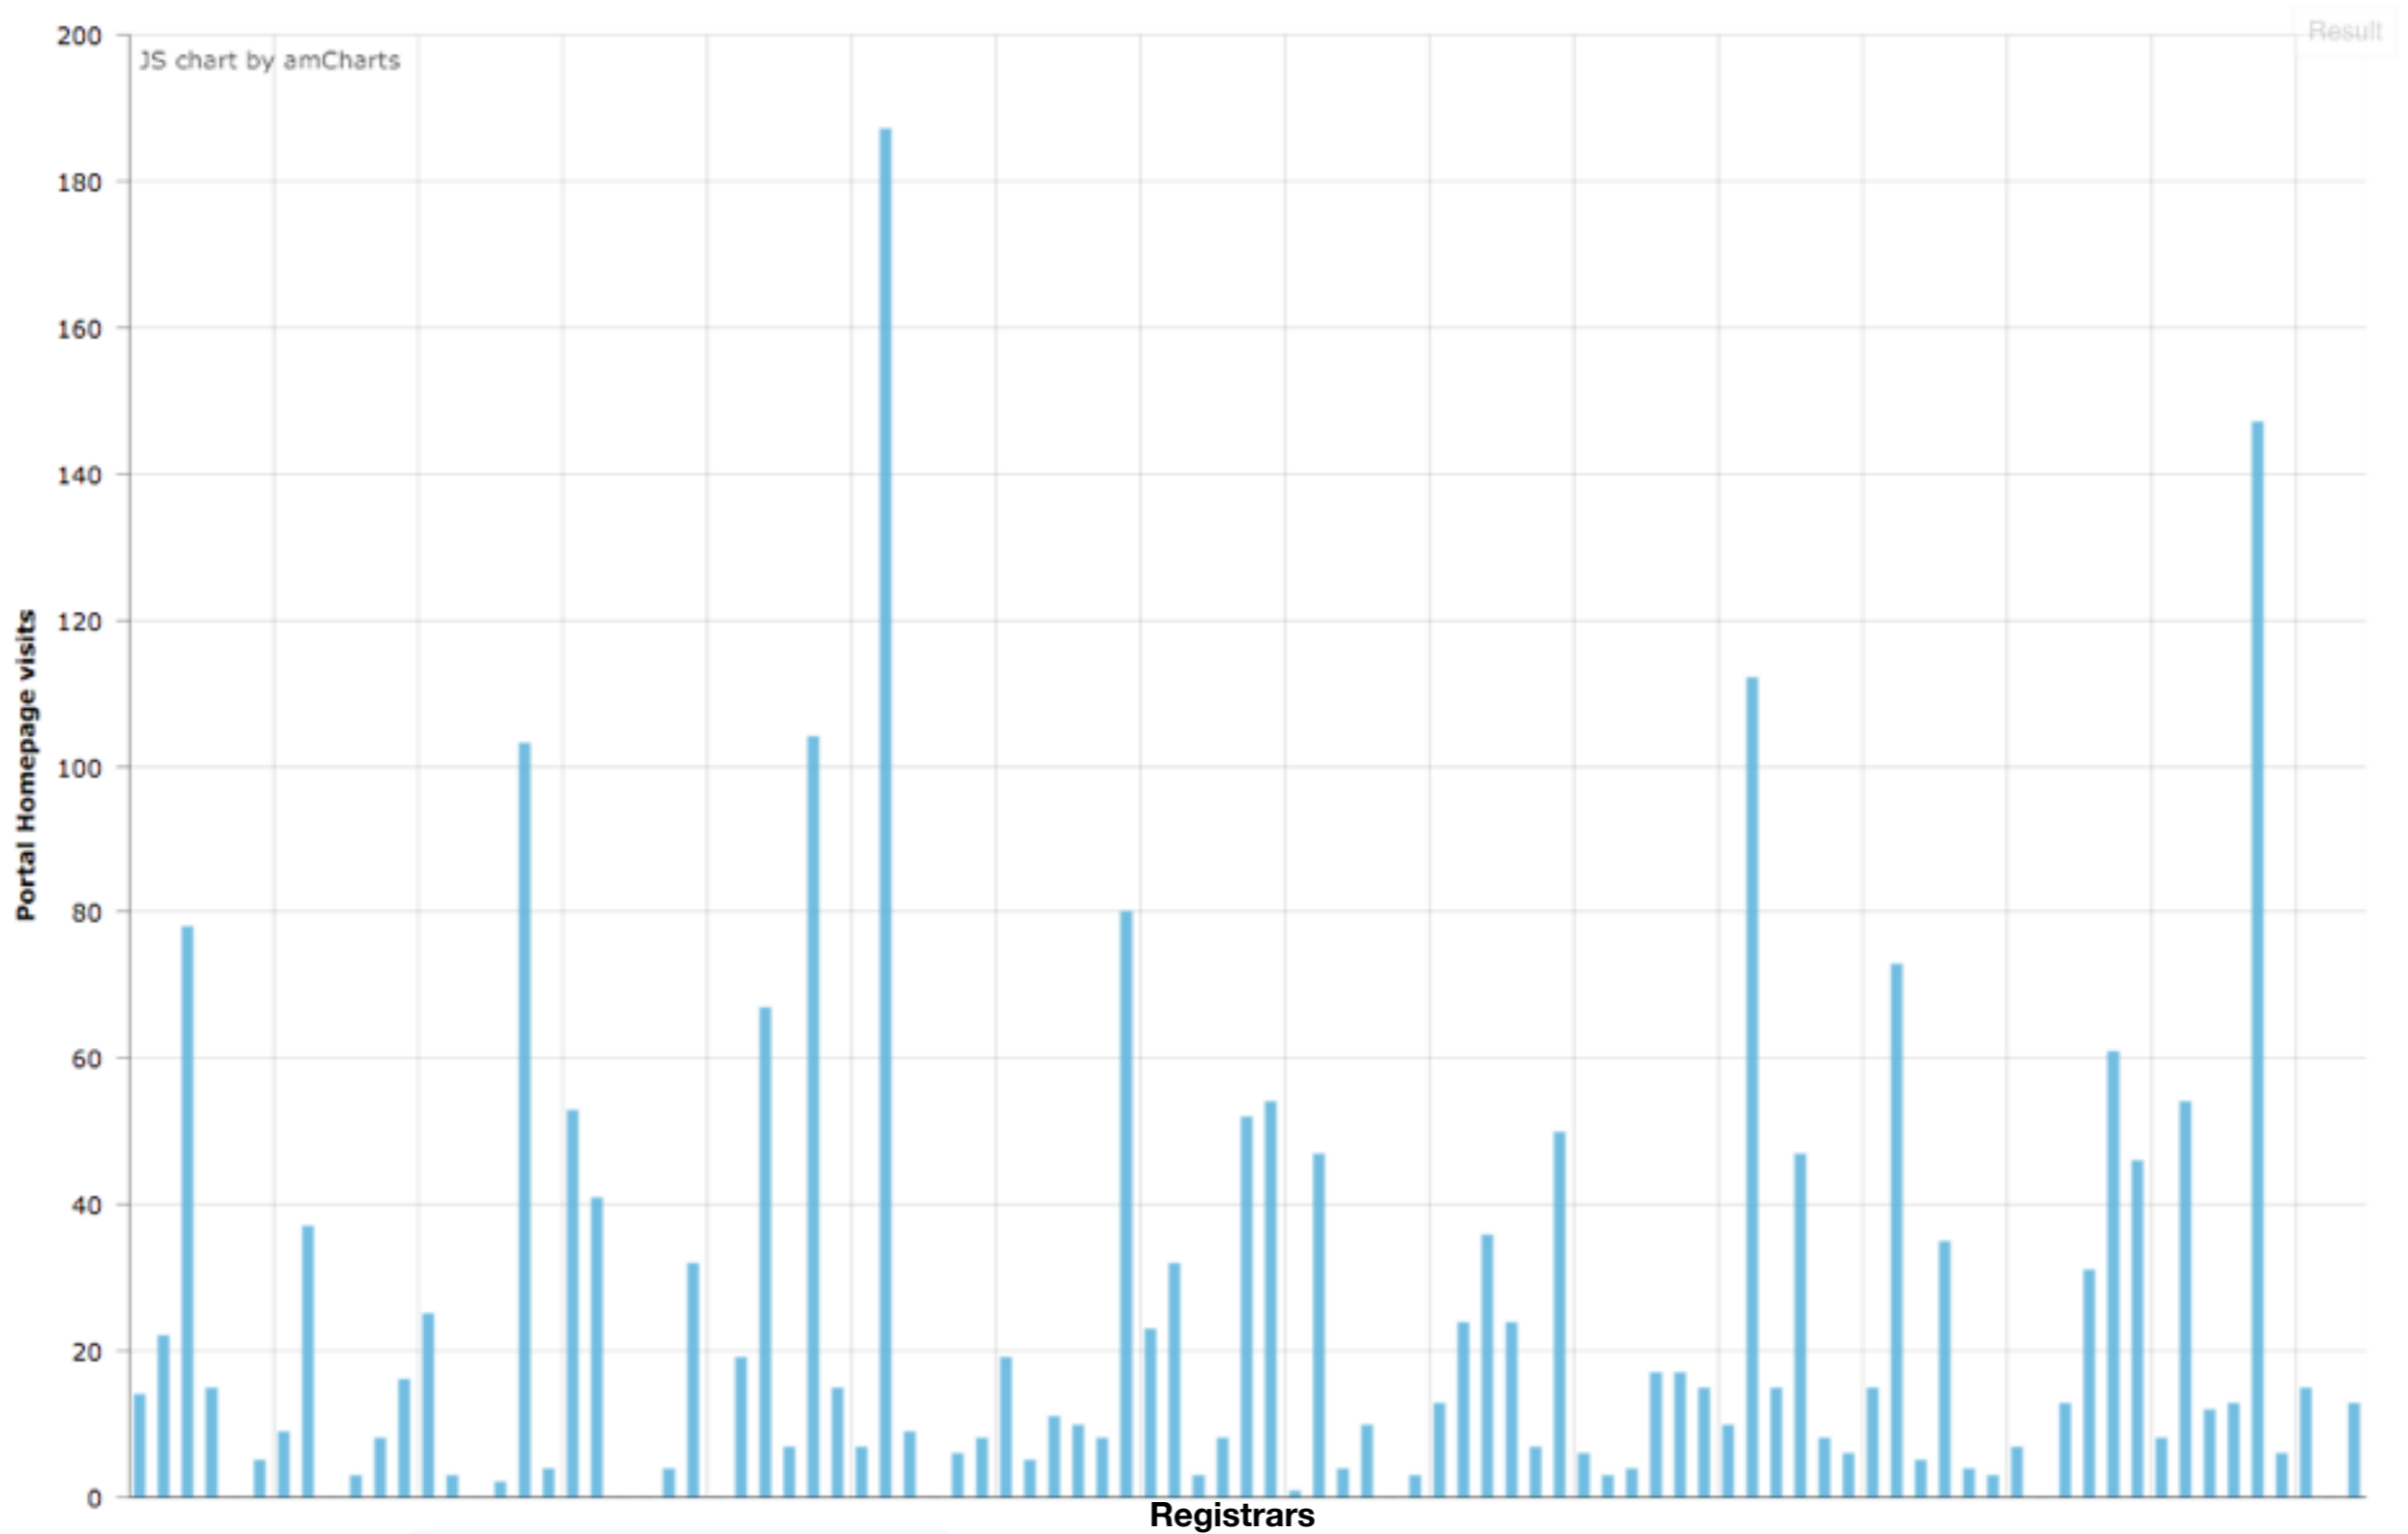

Portal usage