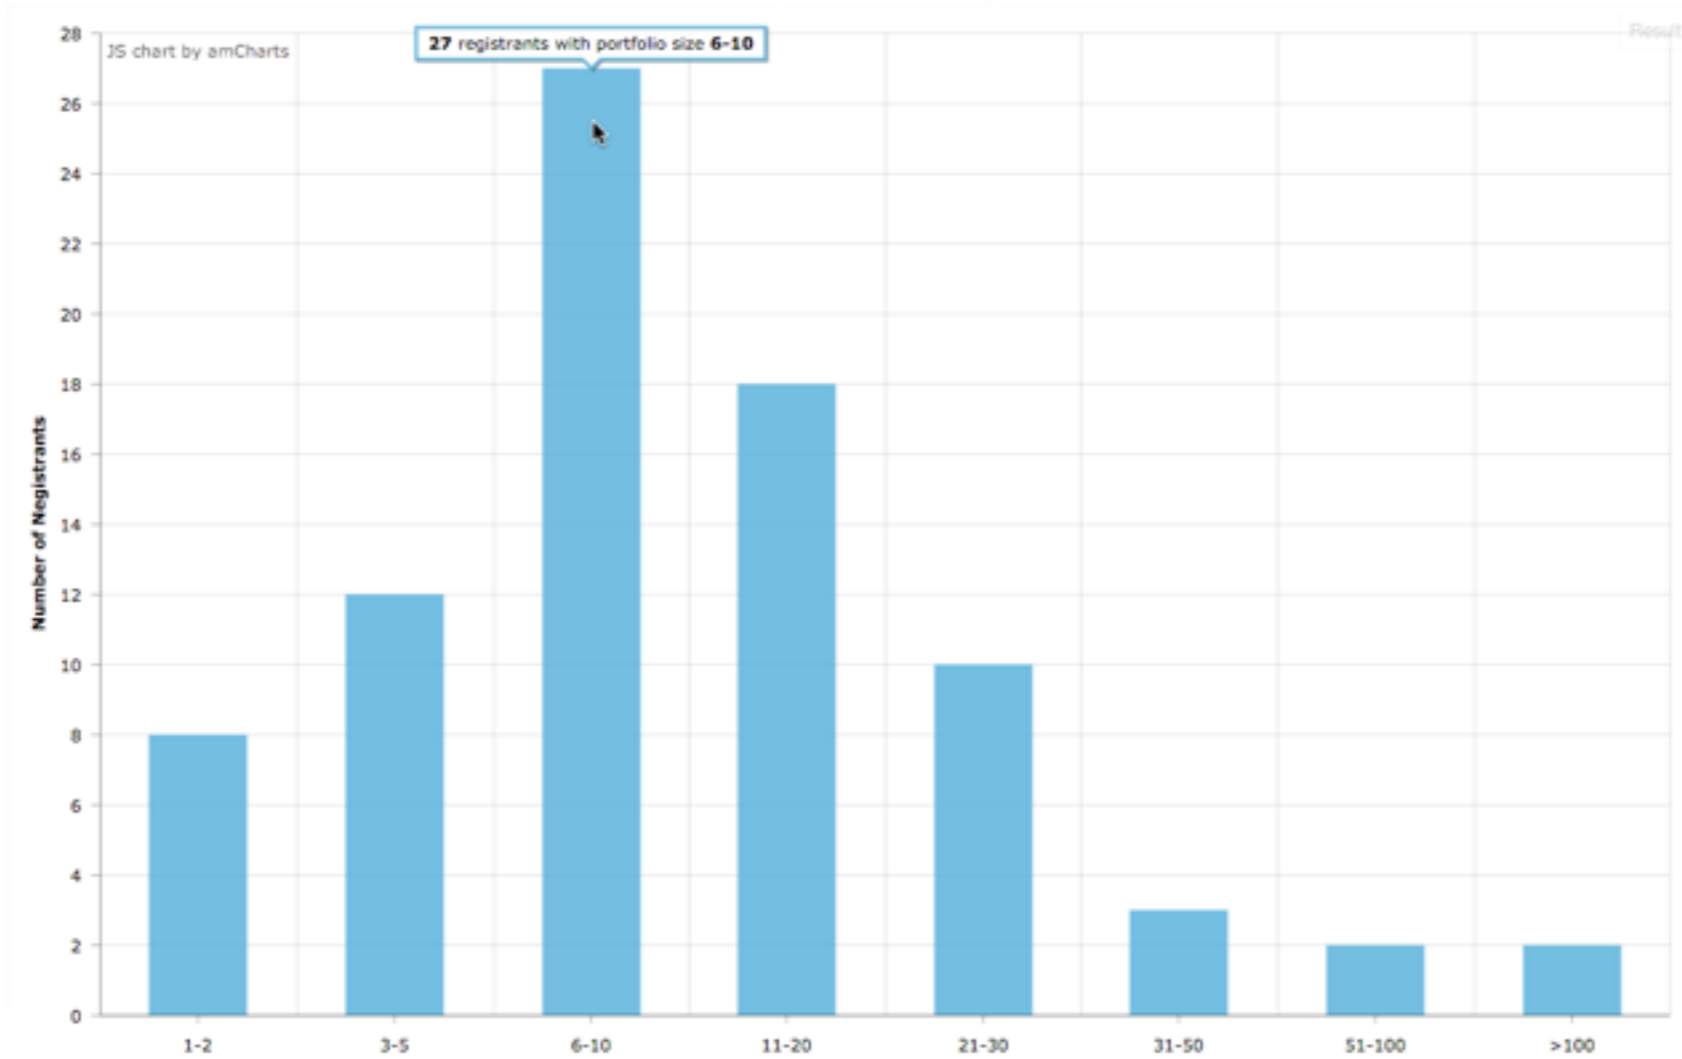

Last updated a month ago

- Shad X. Schwartz 10
- Sandra K. Hansen 10
- Zeus J. Mcmillan 8
- Ashely Z. Carney 7
- ...

Last updated 6 days ago

Registrant Errors

121

Registry Total 4314

Top 5

Wrong Country/City Combination	90
Duplicated Address Fields	18
No Letters in Name Field	9
Obfuscated Private	4

Errors Last 30 days