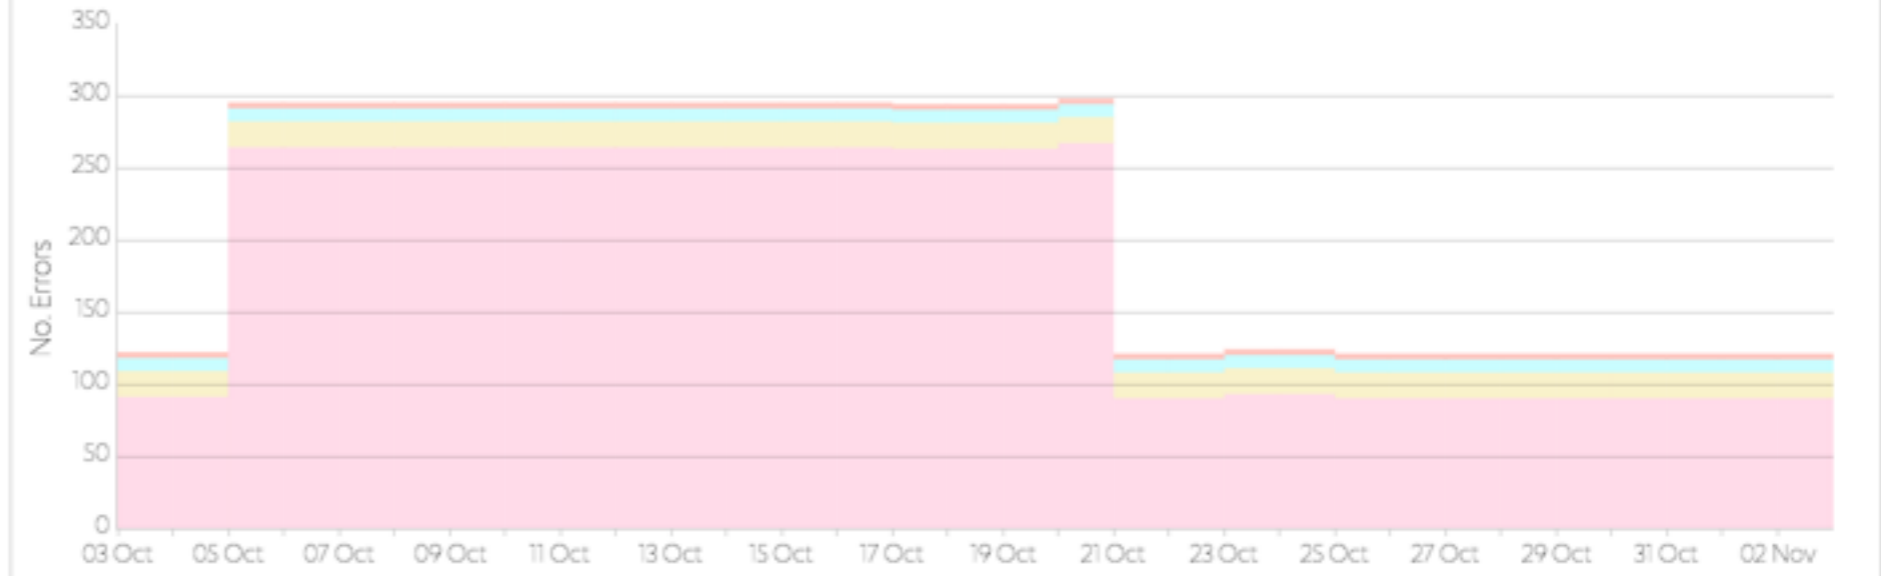

Last updated 6 days ago

Registrant Errors

121

Registry Total 4314

Top 5

Wrong Country/City Combination	90
Duplicated Address Fields	18
No Letters in Name Field	9
Obfuscated Private	4

Errors Last 30 days

12.1% of the domains in your portfolio show an issue (compared to 5% of the registry). You are ranking 12th among all registrars in regards to issue-containing domains.

Registrant Data

[Save](#) [Download CSV](#)

Show 10 entries

Search:

Issue	Domain	Ignore	Name	Address 1	Address 2	City	Postcode	Country	Phone
...									

[Previous](#) [Next](#)

Ignored Registrant Data

[Save](#)

Show 10 entries

Search: